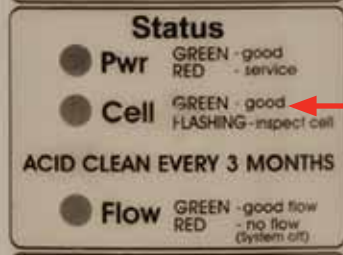

Choose from Three Models:

IntelliChlor IC20

The economical choice for smaller pools up to 20,000 gallons.

- Produces up to .70 pounds of chlorine every 24 hours

IntelliChlor IC40

The capacity to sanitize larger residential and smaller commercial pools up to 40,000 gallons.

- Produces up to 1.40 pounds of chlorine every 24 hours

IntelliChlor IC60

With extra capacity for pools up to 60,000 gallons.

- Produces up to 2.0 pounds of chlorine every 24 hours

Two LED Salt Level Indicators

Two-color Status Displays

Five Sanitizer Output Levels with Two-button Control

Simple, Safe, Automatic

Monitoring chlorine production is easy with the IntelliChlor salt chlorine generator. It's the only one with all controls and displays built into the cell—and the **only** one providing so much helpful feedback to you. Just select from one of five sanitizing levels to easily manage chlorine addition.

- Easy-to-view displays enable fast checking of salt levels, cell cleanliness, sanitizer output and water flow.
- Adjustment is as easy as pressing two buttons.
- All performance data—production settings, hours of operation, chlorine output, cell cleaning cycles, salt readings and water temperature averages—is captured daily, making it easy to maintain perfect water.
- Exclusive cell use tracking feature communicates remaining hours of cell life in real-time.
- Integrated sensors in the generator cell ensure that water flow is adequate for safe chlorine generation; under low water temperature conditions, automatic shut-off feature protects the unit and prolongs cell life.
- One-year warranty. See warranty for complete details.

NOTE: Stand-alone installations require a power center (PN 520556).

Reliability is Built-In

The IntelliChlor salt chlorine generator is engineered to stand up to the toughest pool conditions and provide years of dependable performance.

- Titanium electrode cell blades are coated with Ruthenium oxide.
- Control electronics are isolated in the cell, away from high heat components, for longer cell life.
- Electronics are waterproofed for maximum reliability.
- Rugged, dependable power supply/transformer is UL Listed and includes 15' of UL Listed cable with easy installation via quick connector on power supply.
- Union inlet and outlet connections make cell replacement fast and easy.

Engineered for Safety

The IntelliChlor salt chlorine generator meets important standards for safety.

- The power supply cell and electronics meet the requirements of the UL 1081 Standard—the industry standard for pool chlorine generators.
- The power supply itself is UL Listed with flammability rating UL 94VO.